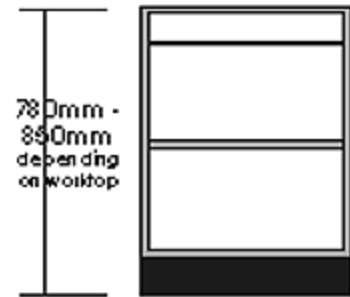

Free standing  
double cupboard  
[extra shelves available]

Free standing  
single cupboard  
[extra shelves available]

worktop support cupboard  
[extra shelves available]

1000 mm

500 mm

575 mm

Freestanding teaching desk