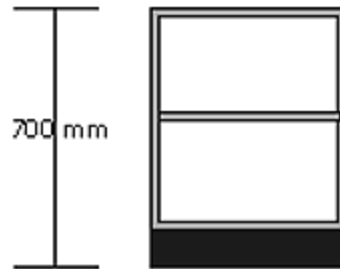

Free standing  
double cupboard  
[extra shelves available]

Free standing  
single cupboard  
[extra shelves available]

worktop support cupboard  
[extra shelves available]

1000 mm

500 mm

575 mm

Freestanding teaching desk